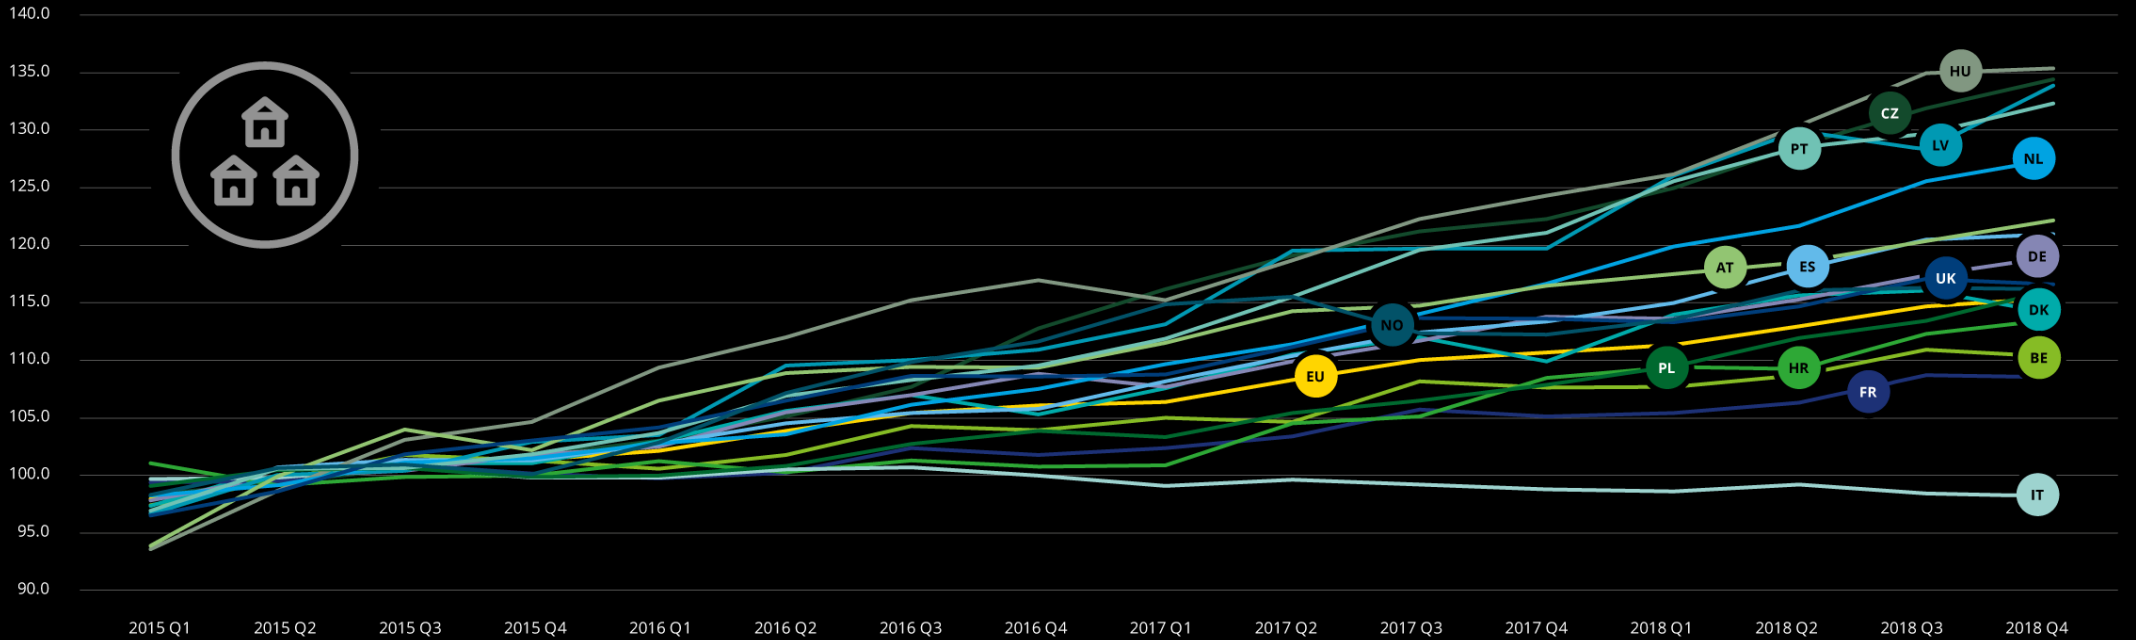

House Price Index (2015 = 100) - quarterly data

Source: Eurostat