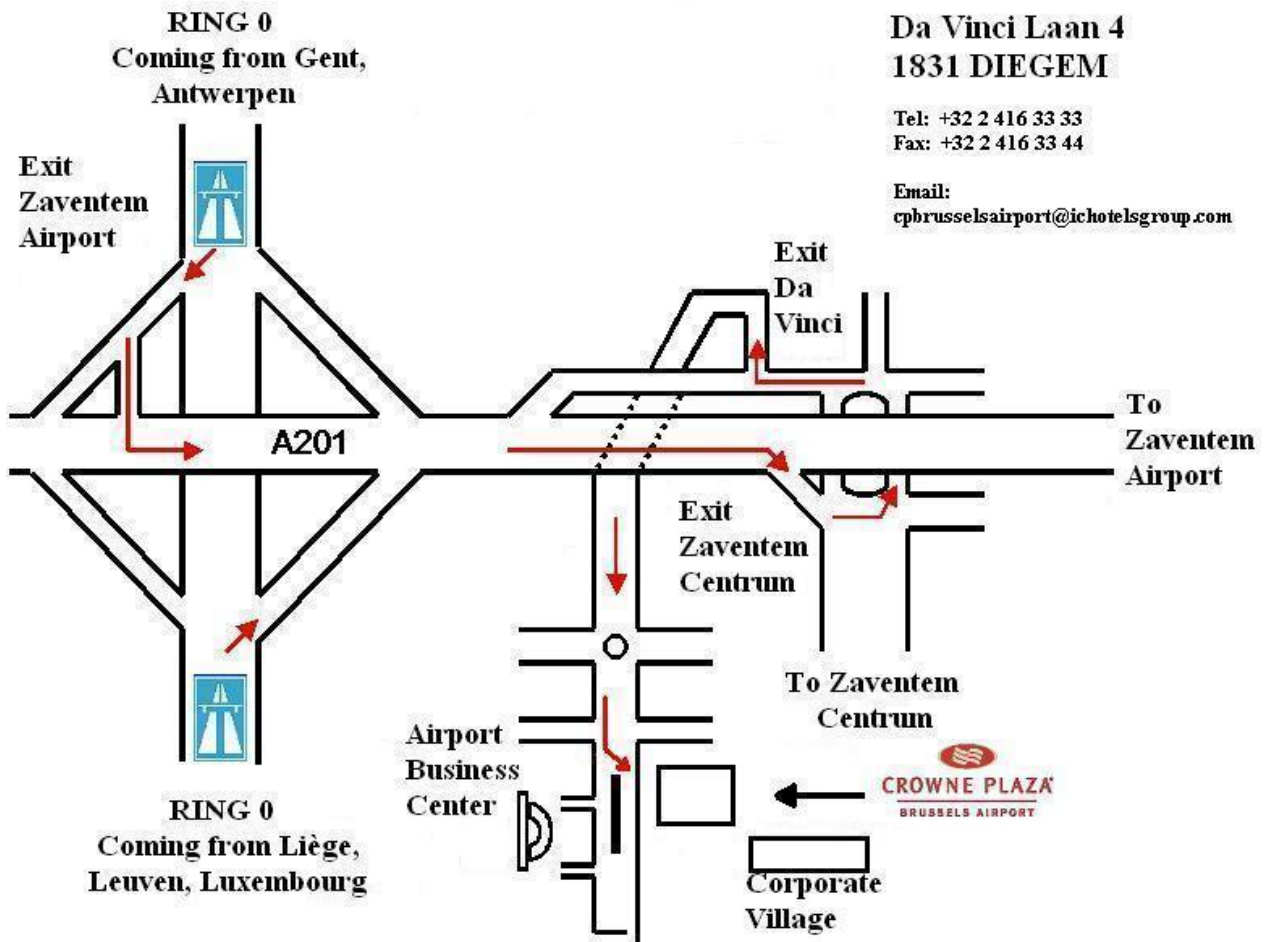

CROWNE PLAZA[®]

BRUSSELS AIRPORT

Route Description

Coming from Antwerpen, Gent

- On the Ring O (ringroad around Brussels), take the exit Zaventem Airport
- Keep to the left and follow the signs to Zaventem Airport
- Just before the viaduct leading to the airport, take the exit Zaventem Centrum
- At the roundabout, go left and take the parallel that takes you back to Ring O
- Turn right **immediately** at the exit Da Vinci
- At the roundabout go straight ahead
- Our hotel is located on your left

Coming from Liège, Leuven, Luxembourg

- On the Ring O (ringroad around Brussels), take the exit Zaventem Airport
- Keep to the right and follow the signs to Zaventem Airport
- Just before the viaduct leading to the airport, take the exit Zaventem Centrum
- At the roundabout, go left and take the parallel that takes you back to Ring O
- Turn right **immediately** at the exit Da Vinci
- At the roundabout go straight ahead
- Our hotel is located on your left